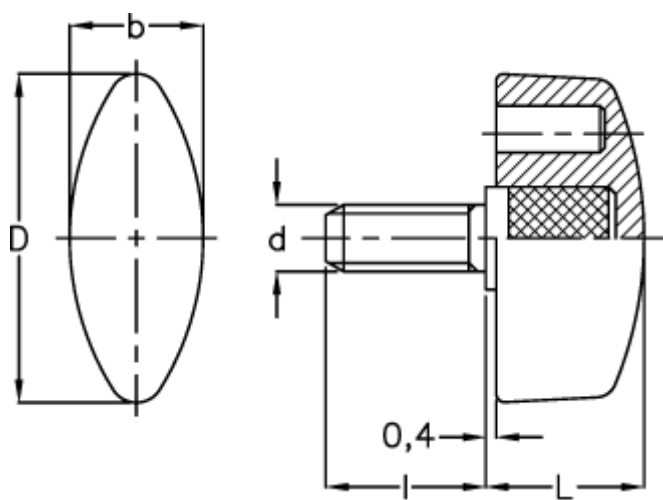

# Data Sheet

Article number: 2302108312

Description: E+G Wing knob  
CT.476/25 S-p-M5x16-INOX

## Measures

b	= 11
d	= 26
d 6g	= M5
l	= 16
L	= 13